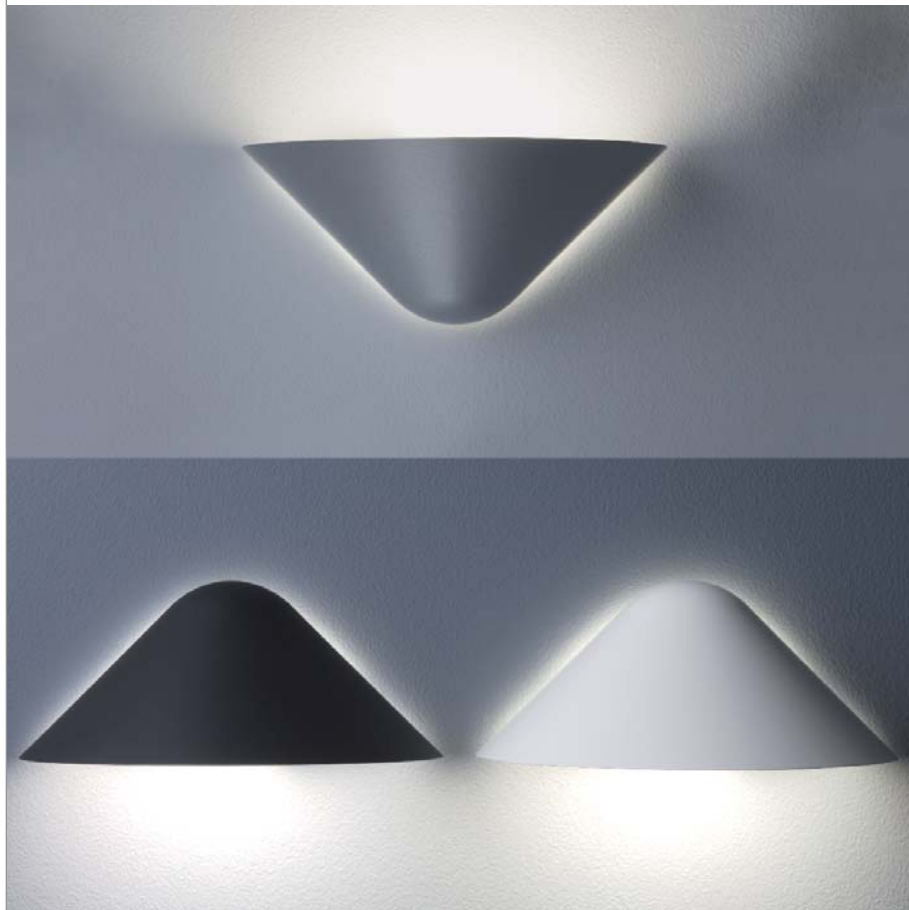

**Sc** **iang**

**1/2 VIP**

DESIGN >  
ARCHITECT, PROFESSOR JØRGEN GAMMELGAARD

**CLASSIC, MODERN LAMPS**

**PANDUL**

# 1/2 VIP

1/2 VIP V021  
WALL LAMP INDOOR / OUTDOOR

E 14 - GOLF BALL BULB  
MAX. 40W OR SIMILAR SIZE  
FLUORESCENT BULB  
RAINPROOF IP 23  
CLASS 1

VIP V021 L  
WALL LAMP INDOOR / OUTDOOR

10W  
RAINPROOF IP 23  
CLASS 1